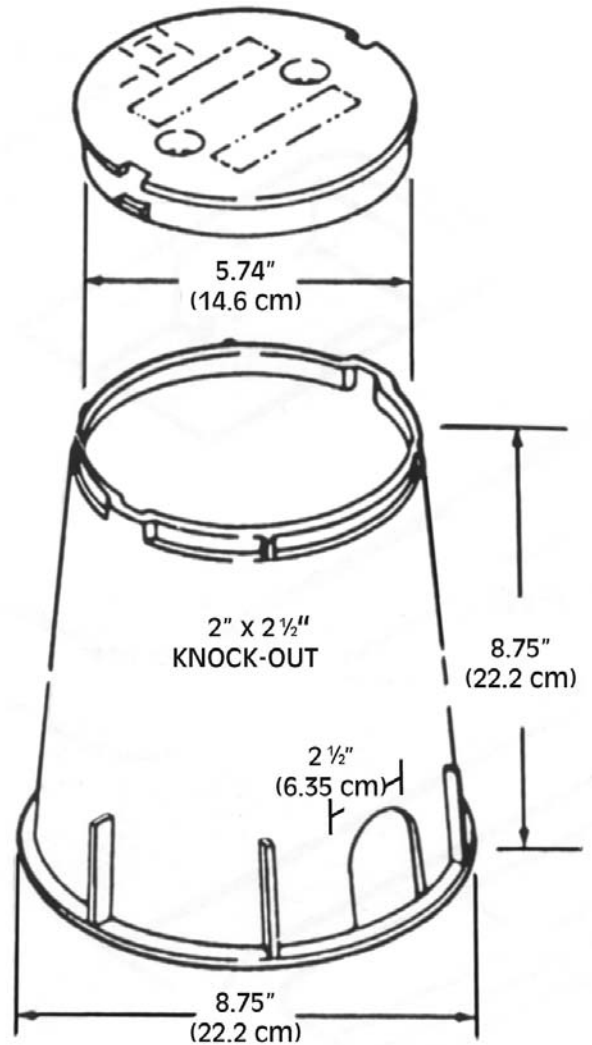

SERIES 610 (6" ROUND) GREEN

- 256 PER PALLET
- BODY & COVER
- BODY
- COVER

610-1G2G	1.32 LBS.	.60 KG
610-1G	1.07 LBS.	.49 KG
610-2G	.25 LBS.	.11 KG

SPECIAL FEATURES

- TWIST LOCK COVER
- STRONGER LOAD STRENGTH
- UV INHIBITORS TO PREVENT DISCOLORATION & CRACKING
- NO PORT AVAILABLE