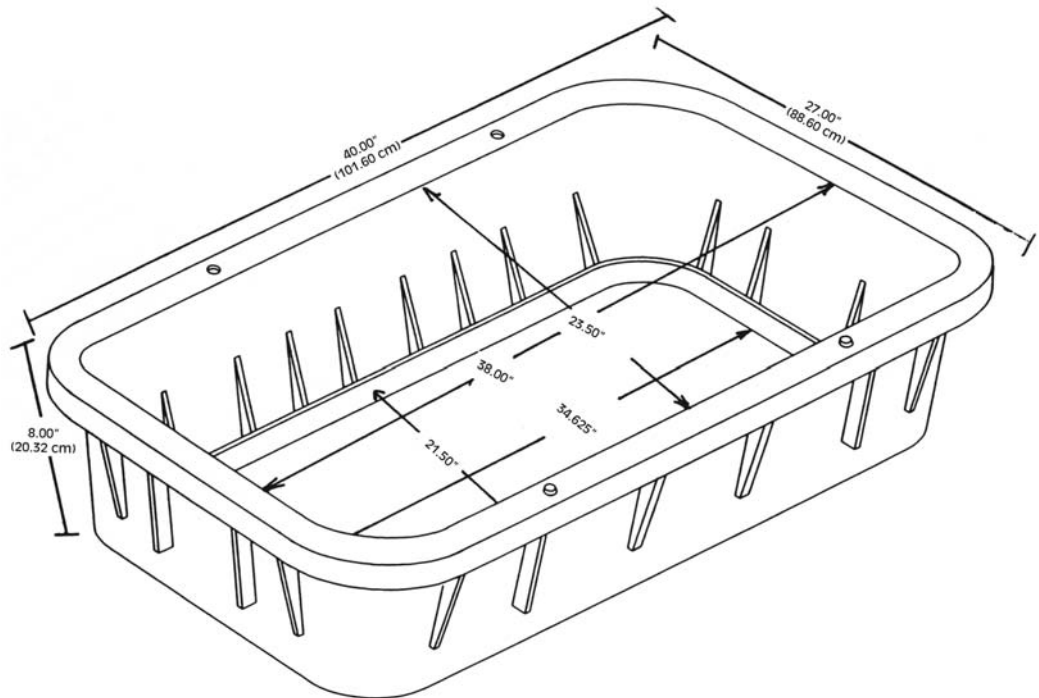

**SERIES 1730-XG (8" HIGH) EXTENSION GREEN**

■ 22 PER PALLET

■ BOTTOM EXTENSION

1730 XG

12.00 LBS.

5.44 KG

**SPECIAL  
FEATURES**

■ HEAVY DUTY CONSTRUCTION

■ 6 LOCATION HOLES & PINS  
FOR EASY ASSEMBLY

■ PARTS WILL INTERLOCK TOP TO TOP OR  
BOTTOM TO BOTTOM TO INCREASE  
BOX DEPTH